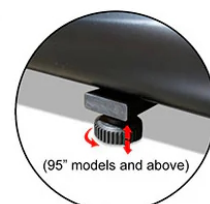

Support feet may vary on model / size

Available in various diagonal sizes and aspect ratios

16:9

4:3

Telescoping support for variable height settings (x2 for 150" models)

Heavy-duty aluminum case

Rotating cup leveler improves stability on uneven floor placement